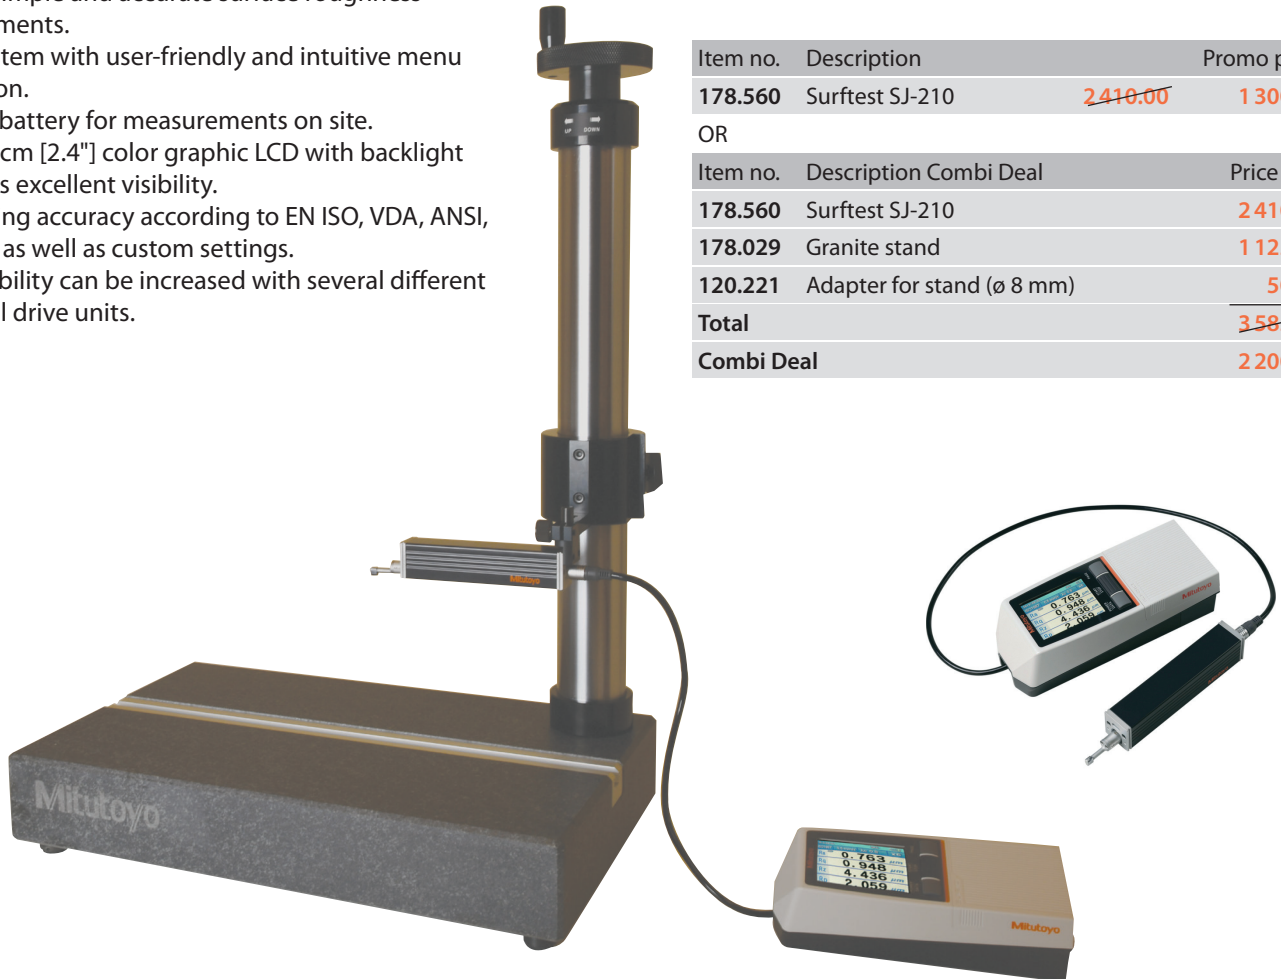

COMBI DEAL

Valid until 30-11-2024 and while stocks last.

Mitutoyo

Surftest SJ-210

This is a portable measuring instrument that enables simple and accurate surface roughness measurements.

- Skid system with user-friendly and intuitive menu operation.
- Built-in battery for measurements on site.
- The 6.0 cm [2.4"] color graphic LCD with backlight provides excellent visibility.
- Measuring accuracy according to EN ISO, VDA, ANSI, and JIS, as well as custom settings.
- Applicability can be increased with several different optional drive units.

Combi Deal
Surftest SJ-210 surface roughness
tester with granite stand for

EUR 2 200.–

Valid while stocks last.

Item no.	Description		Promo price
178.560	Surftest SJ-210	2 410.00	1 300.00

OR

Item no.	Description Combi Deal		Price EUR
178.560	Surftest SJ-210		2 410.00
178.029	Granite stand		1 125.00
120.221	Adapter for stand (ø 8 mm)		50.00
Total			3 585.00
Combi Deal			2 200.00